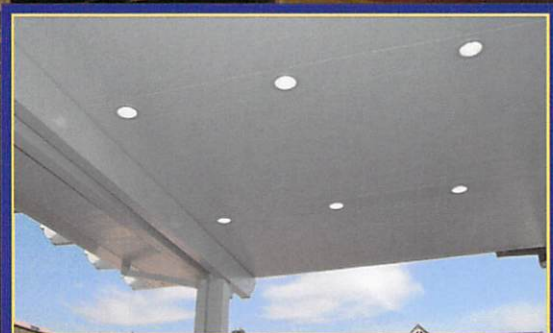

THE LIGHTSTRIP®

Recessed Lighting For Insulated Patio Covers

- The Lightstrip is available in 8' - 20' lengths, in white or beige.
- The Lightstrip is designed for a 3", 4" or 6" panel.
- The Lightstrip locks between insulated panels.
- The Lightstrip can be installed every 4' for maximum lighting coverage.
- The Lightstrip is engineered with weather resistant cap.

Your Local Lightstrip Dealer:

Try-Tech Patios
 800-531-5994
 www.try-tech.com
 Oldest Online DIY Dealer

- 2, 3, or 4  approved 4" recessed lights in each Lightstrip.
- The Lightstrip is rated for max 50 watt per 20 light bulbs. (Light bulbs not included.) Compact florescent bulbs with a higher watt rating can be used for maximum light output.
- Optional ceiling fan support can replace the center light. Front & rear recessed lights remain in place.