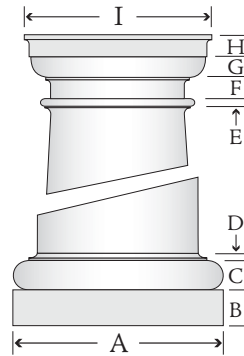

The Ancient Romans adapted the idea of Greek Columns into their own style of architecture & based on that style the Romans created what is known now as Tuscan Columns. Round Fiberglass Columns feature the Tuscan Cap and Base. The Columns are a three piece unit comprised of the Round Tapered Shaft with Tuscan Top Cap and Base Cap.

Round Columns are hollow and are considered decoration only; for structural support a 3" x 3" square post is installed inside the Column which carries the load but cannot be seen once installation is complete.

**Fiberglass Tapered Columns
Smooth or Fluted
Tuscan Cap & Base**