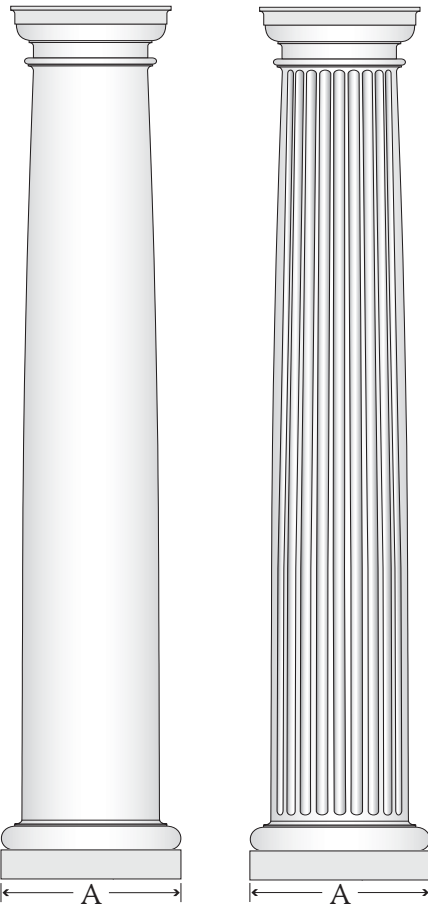

The Ancient Romans adapted the idea of Greek Columns into their own style of architecture & based on that style the Romans created what is known now as Tuscan Columns. Round Fiberglass Columns feature the Tuscan Cap and Base. The Columns are a three piece unit comprised of the Round Tapered Shaft with Tuscan Top Cap and Base Cap.

Round Columns are hollow and are considered decoration only; for structural support a 3" x 3" square post is installed inside the Column which carries the load but cannot be seen once installation is complete.

**Fiberglass Tapered Columns
Smooth or Fluted
Tuscan Cap & Base**

Columns do not come painted and need to be painted by customer; we have most paint codes available to match up paint which can be purchased at Lowe's or Home Depot.

Column Diameter	Outside Dia.		Inside Dia.		Plinth		Base Molding		Total					Total	
	Bottom	Top	Bottom	Top	A	B	C	D	B-D	E	F	G	H	I	G-H
8" Column	8"	6 1/2"	5 1/4"	4 7/8"	10 3/4"	1 7/8"	1 3/4"	5/8"	4 1/4"	1/2"	11/4"	1"	1 3/8"	9 3/8"	2 3/8"
10" Column	10"	8 1/2"	7 1/4"	6 7/8"	13 3/8"	2 3/8"	2 1/8"	3/4"	5 1/4"	3/4"	1 7/8"	1 1/4"	1 3/4"	12 1/8"	3"